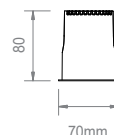

# DOTI F MINI

Incasso led.  
 Abbagliamento ridotto al minimo grazie al cilindro antiabbagliamento nero in termoplastica.

Recessed led fixture.  
 Glare reduced to the minimum due to the black thermoplastic material snoot.